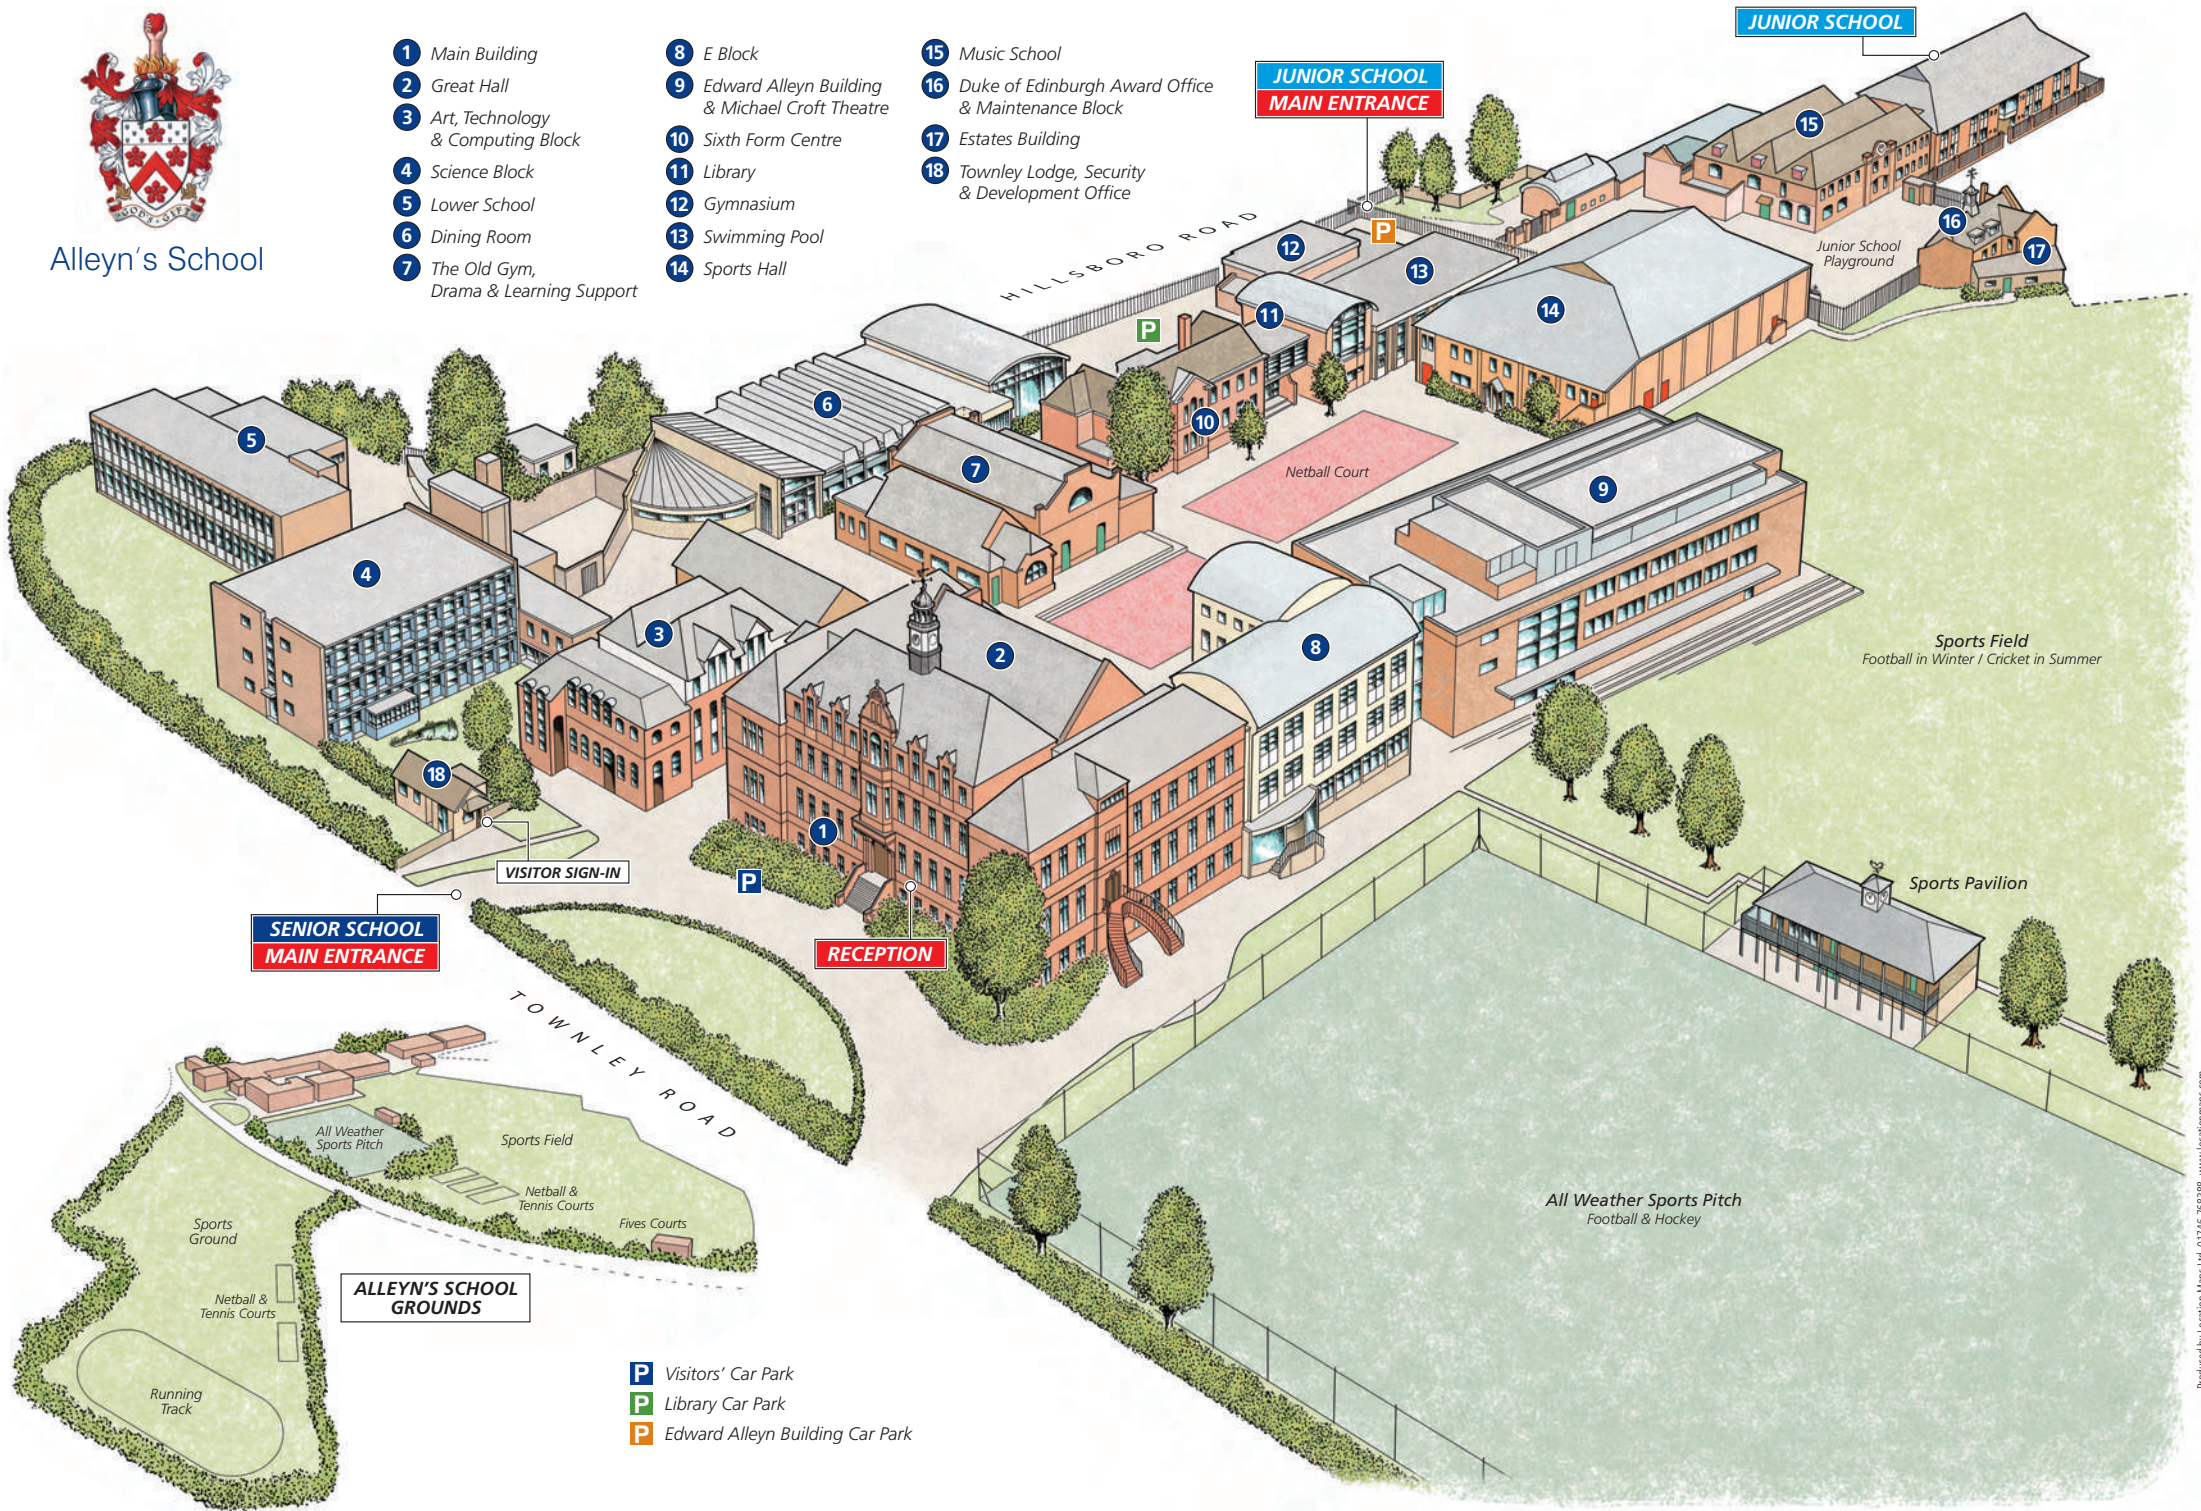

Alley's School

- 1 Main Building
- 2 Great Hall
- 3 Art, Technology & Computing Block
- 4 Science Block
- 5 Lower School
- 6 Dining Room
- 7 The Old Gym, Drama & Learning Support
- 8 E Block
- 9 Edward Alleyn Building & Michael Croft Theatre
- 10 Sixth Form Centre
- 11 Library
- 12 Gymnasium
- 13 Swimming Pool
- 14 Sports Hall
- 15 Music School
- 16 Duke of Edinburgh Award Office & Maintenance Block
- 17 Estates Building
- 18 Townley Lodge, Security & Development Office

- P** Visitors' Car Park
- P** Library Car Park
- P** Edward Alleyn Building Car Park